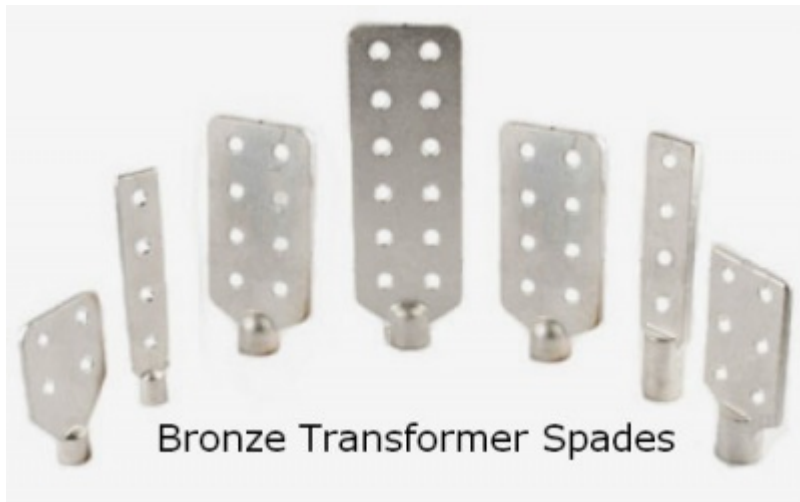

Transformer Spades Connectors

BRONZE TRANSFORMER SPADES BRONZE SPADE CONNECTORS

Conex Bronze offers from its state of the art casting foundry ,Bronze Spades -transformer spade connectors in high conductivity Copper alloys.

Our range of transformer spades is made form corrosion resistant Bronze and electro-tin plated for superior finish. For use with aluminum or copper wire connectors. We conform to NEMA spacing of the 9/16" diameter. Various spaced holes will accommodate bolted or compression terminal lugs.We also offer various electrical grade Bronze- Copper alloy connectors.