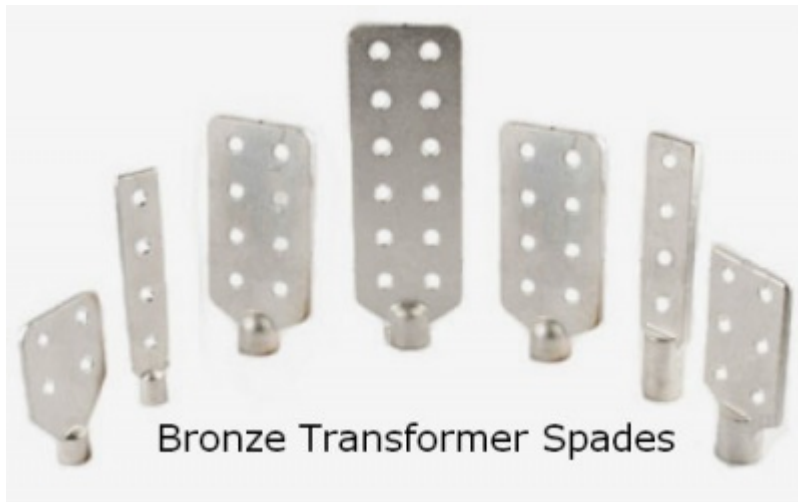

Transformer Spades Connectors

BRONZE TRANSFORMER SPADES BRONZE SPADE CONNECTORS

Conex Bronze offers from its state of the art casting foundry ,Bronze Spades -transformer spade connectors in high conductivity Copper alloys.

Our range of transformer spades is made form corrosion resistant Bronze and electro-tin plated for superior finish. For use with aluminum or copper wire connectors. We conform to NEMA spacing of the 9/16" diameter. Various spaced holes will accommodate bolted or compression terminal lugs.We also offer various electrical grade Bronze- Copper alloy connectors.