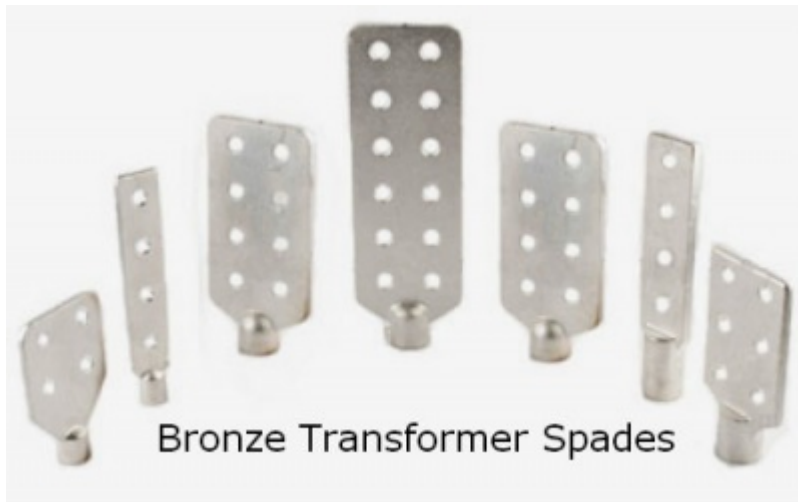

Transformer Spades Connectors

BRONZE TRANSFORMER SPADES BRONZE SPADE CONNECTORS

Conex Bronze offers from its state of the art casting foundry Bronze Spades -transformer spade connectors in high conductivity Copper alloys. Our range of transformer spades is made from corrosion resistant Bronze and electro-tin plated for superior finish. For use with aluminum or copper wire connectors. We conform to NEMA spacing of the 9/16" diameter. Various spaced holes will accommodate bolted or compression terminal lugs. We also offer various electrical grade Bronze-Copper alloy connectors.

We manufacture Transformer spade connectors to user specifications and drawings.

ADDRESS:

Conex Bronze Fittings

CONTACTS:

PHONE : 91 22 43449300

FAX : 91 22 22834046

EMAIL : sales@conexbronze.com

[CONTACT US](#) | [BACK TO HOME PAGE](#)

KEYWORDS:

transformer spades, Electrical spade connectors, Bronze transformer spades, Bronze transformer spade connectors, cast Copper alloy connectors, Bronze Connectors , india casting foundry bronze,