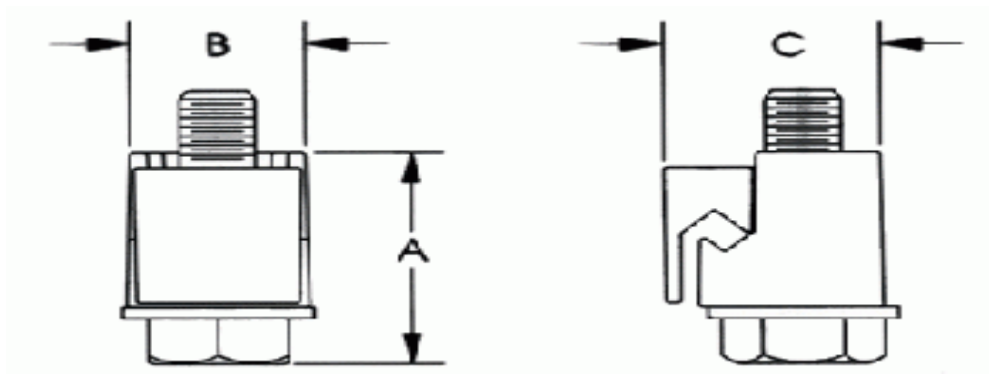

Bronze Vise Connectors

BRONZE VISE CONNECTORS

Bronze Vise Connectors - Bronze Vise Clamps:

Catalog Number	Conductor Diameter Range	Bolt Thread Size	Bolt Hex Head Size	A	B	C
CVC-6	10 sol - 6 str	1/4	3/8	0.88	0.64	0.73
CVC-4	8 sol - 4 str	5/16	9/16	1.13	0.73	0.83
CVC-2	6 sol - 2 sol	5/16	9/16	1.33	0.81	0.93
CVC-2S	5 sol - 2 str	5/16	9/16	1.52	0.79	0.93
CVC-20	4 sol - 1/0 str	5/16	9/16	1.72	0.80	1.03
CVC-20S	3 sol - 2/0 str	3/8	9/16	1.91	0.94	1.19
CVC-40	1/0 str - 4/0 str	3/8	9/16	2.14	0.95	1.27

Features of **Bronze Vise Connectors**:-

- One Piece, side opening design eliminates loose parts, cross threading, and eases installation on run conductor
 - Wide range allows for minimal inventory
 - Easy to install with gloves or hot sticks
 - Connectors can be installed on structures, cabinets and enclosures for grounding applications
 - Four NEW ground lug designs available
-