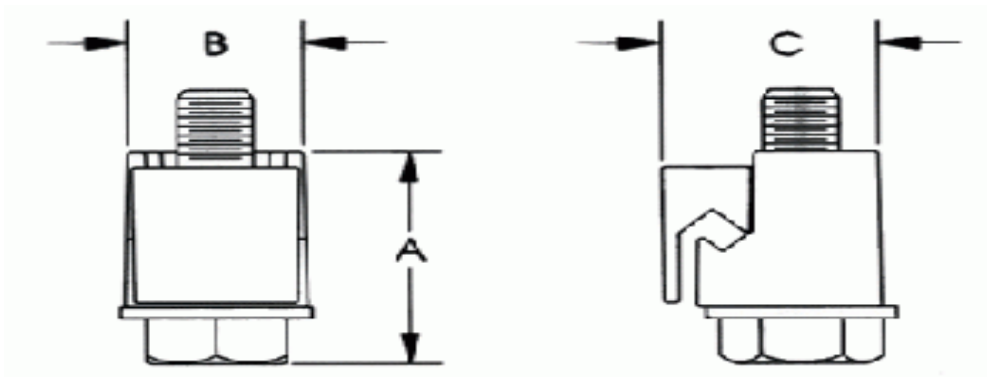

Bronze Vise Clamps Vise Connectors

Bronze Vise Clamps Bronze Vise Connectors:

Catalog Number	Conductor Diameter Range	Bolt Thread Size	Bolt Hex Head Size	A	B	C
CVC-6	10 sol - 6 str	1/4	3/8	0.88	0.64	0.73
CVC-4	8 sol - 4 str	5/16	9/16	1.13	0.73	0.83
CVC-2	6 sol - 2 sol	5/16	9/16	1.33	0.81	0.93
CVC-2S	5 sol - 2 str	5/16	9/16	1.52	0.79	0.93
CVC-20	4 sol - 1/0 str	5/16	9/16	1.72	0.80	1.03
CVC-20S	3 sol - 2/0 str	3/8	9/16	1.91	0.94	1.19
CVC-40	1/0 str - 4/0 str	3/8	9/16	2.14	0.95	1.27

- One Piece, side opening design eliminates loose parts, cross threading, and eases installation on run conductor
- Wide range allows for minimal inventory
- Easy to install with gloves or hot sticks
- Connectors can be installed on structures, cabinets and enclosures for grounding applications
- Four NEW ground lug designs available