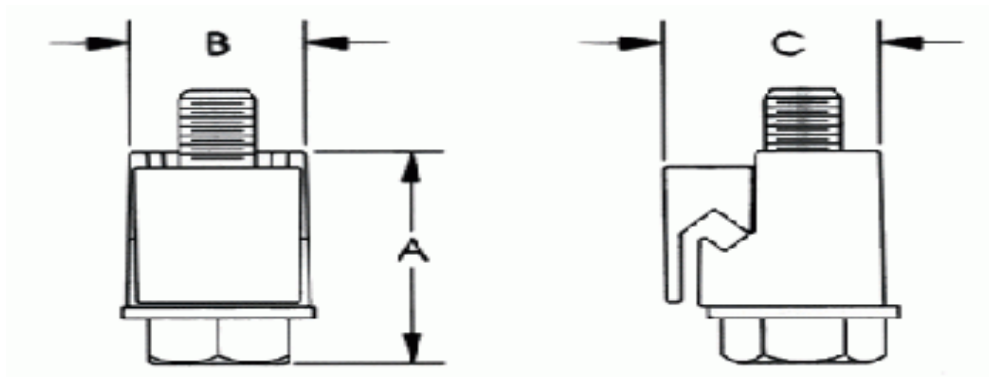

**Bronze Vise Clamps Vise Connectors**

Bronze Vise Clamps Bronze Vise Connectors:

Catalog Number	Conductor Diameter Range	Bolt Thread Size	Bolt Hex Head Size	A	B	C
CVC-6	10 sol - 6 str	1/4	3/8	0.88	0.64	0.73
CVC-4	8 sol - 4 str	5/16	9/16	1.13	0.73	0.83
CVC-2	6 sol - 2 sol	5/16	9/16	1.33	0.81	0.93
CVC-2S	5 sol - 2 str	5/16	9/16	1.52	0.79	0.93
CVC-20	4 sol - 1/0 str	5/16	9/16	1.72	0.80	1.03
CVC-20S	3 sol - 2/0 str	3/8	9/16	1.91	0.94	1.19
CVC-40	1/0 str - 4/0 str	3/8	9/16	2.14	0.95	1.27

- One Piece, side opening design eliminates loose parts, cross threading, and eases installation on run conductor
- Wide range allows for minimal inventory
- Easy to install with gloves or hot sticks
- Connectors can be installed on structures, cabinets and enclosures for grounding applications