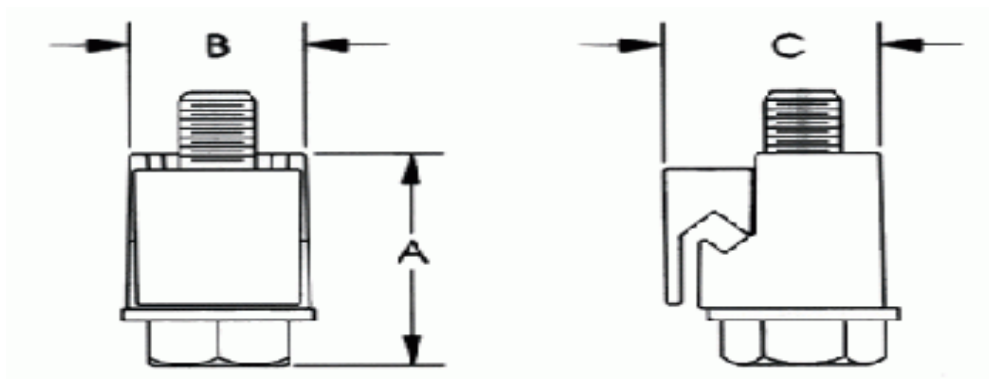

## Bronze Vise Clamps Vise Connectors

Bronze Vise Clamps Bronze Vise Connectors:

Catalog Number	Conductor Diameter Range	Bolt Thread Size	Bolt Hex Head Size	A	B	C
CVC-6	10 sol - 6 str	1/4	3/8	0.88	0.64	0.73
CVC-4	8 sol - 4 str	5/16	9/16	1.13	0.73	0.83
CVC-2	6 sol - 2 sol	5/16	9/16	1.33	0.81	0.93
CVC-2S	5 sol - 2 str	5/16	9/16	1.52	0.79	0.93
CVC-20	4 sol - 1/0 str	5/16	9/16	1.72	0.80	1.03
CVC-20S	3 sol - 2/0 str	3/8	9/16	1.91	0.94	1.19
CVC-40	1/0 str - 4/0 str	3/8	9/16	2.14	0.95	1.27

- One Piece, side opening design eliminates loose parts, cross threading, and eases installation on run conductor
- Wide range allows for minimal inventory
- Easy to install with gloves or hot sticks
- Connectors can be installed on structures, cabinets and enclosures for grounding applications