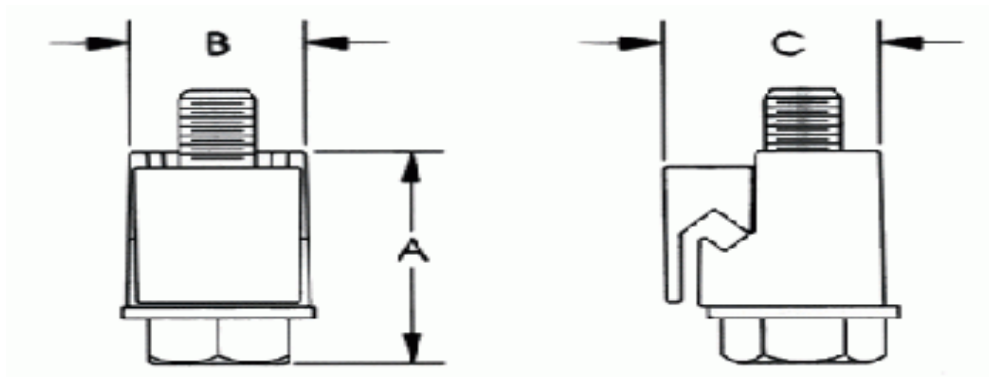

Bronze Vise Clamps Vise Connectors

Bronze Vise Clamps Bronze Vise Connectors:

Catalog Number	Conductor Diameter Range	Bolt Thread Size	Bolt Hex Head Size	A	B	C
CVC-6	10 sol - 6 str	1/4	3/8	0.88	0.64	0.73
CVC-4	8 sol - 4 str	5/16	9/16	1.13	0.73	0.83
CVC-2	6 sol - 2 sol	5/16	9/16	1.33	0.81	0.93
CVC-2S	5 sol - 2 str	5/16	9/16	1.52	0.79	0.93
CVC-20	4 sol - 1/0 str	5/16	9/16	1.72	0.80	1.03
CVC-20S	3 sol - 2/0 str	3/8	9/16	1.91	0.94	1.19
CVC-40	1/0 str - 4/0 str	3/8	9/16	2.14	0.95	1.27

- One Piece, side opening design eliminates loose parts, cross threading, and eases installation on run conductor
- Wide range allows for minimal inventory
- Easy to install with gloves or hot sticks
- Connectors can be installed on structures, cabinets and enclosures for grounding applications