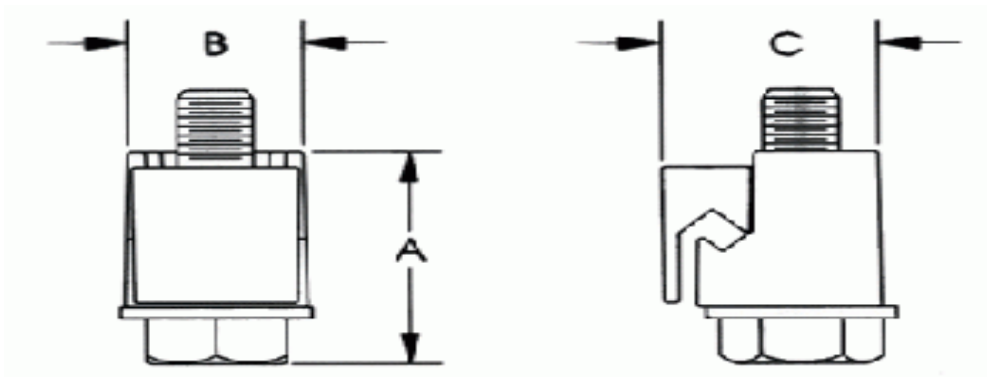

Bronze Vise Clamps Vise Connectors

Bronze Vise Clamps Bronze Vise Connectors:

Catalog Number	Conductor Diameter Range	Bolt Thread Size	Bolt Hex Head Size	A	B	C
CVC-6	10 sol - 6 str	1/4	3/8	0.88	0.64	0.73
CVC-4	8 sol - 4 str	5/16	9/16	1.13	0.73	0.83
CVC-2	6 sol - 2 sol	5/16	9/16	1.33	0.81	0.93
CVC-2S	5 sol - 2 str	5/16	9/16	1.52	0.79	0.93
CVC-20	4 sol - 1/0 str	5/16	9/16	1.72	0.80	1.03
CVC-20S	3 sol - 2/0 str	3/8	9/16	1.91	0.94	1.19
CVC-40	1/0 str - 4/0 str	3/8	9/16	2.14	0.95	1.27

- One Piece, side opening design eliminates loose parts, cross threading, and eases installation on run conductor
- Wide range allows for minimal inventory
- Easy to install with gloves or hot sticks
- Connectors can be installed on structures, cabinets and enclosures for grounding applications