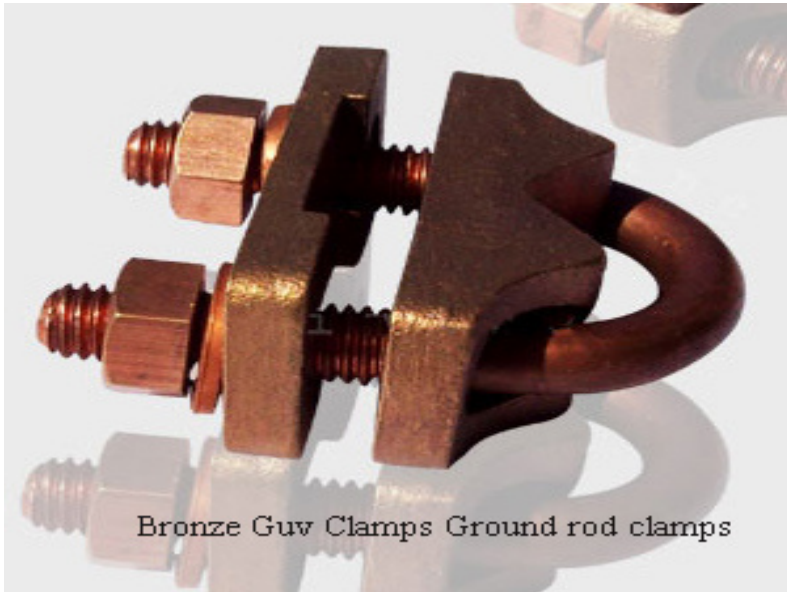

Bronze Guv Clamps U Clamps

Bronze Guv Clamps U Clamps

Bronze U Bolt Clamps Gub rod clamps ground rod to cable clamps. Gunmetal Casting Clamps U - Bolt Clamps are used for Connecting Solid Circular Conductor to Copper rod. Guv clamps Stainless Steel U bolt clamps Bronze Stainless Steel 304 316 clamps U clamps Grounding clamps Earth rod clamp Earthing clamps U clamp india manufacturers from state of teh art factory at Jamnagar

Code	U BOLT CLAMP GUV CLAMPS Rod to cable clamps	Trade Size	CopperConductor Size	Ground rod Earth Rod Diameter
BronzGUv1	U bolt clamps Rod to Cable Clamp GUV	16 mm	16 - 95 mm ²	5/8 "
BronzeGUv2	U bolt clamps Rod to Cable Clamp GUV	20 mm	16 - 70 mm ²	3/4 "

Bronze U bolt clamps, Earth rod U clamps, Guv clamps bronze, Gunmetal, ground rod Guv clamp, Earth rod clamps, grounding clamps, Rod to cable earthing clamp, bronze casting clamps, Bronze electrical clamps,