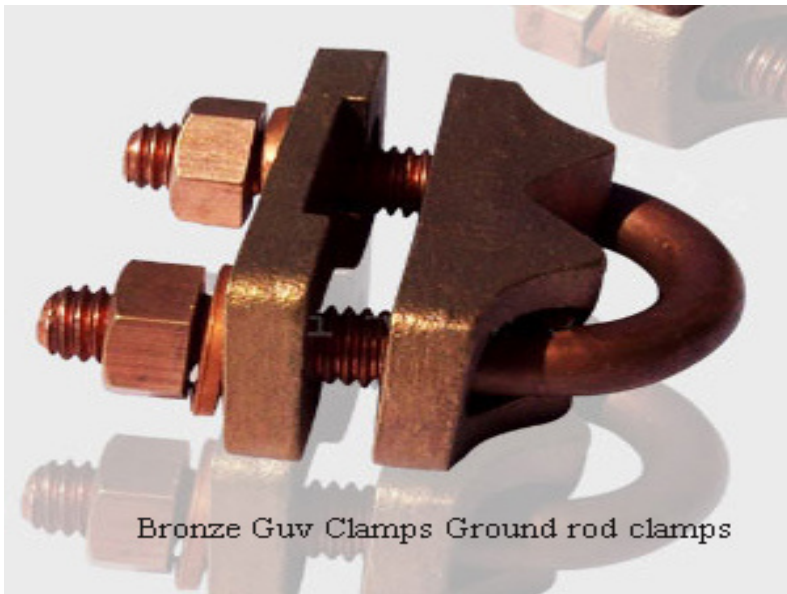

Bronze Guv Clamps U Clamps

Bronze Guv Clamps U Clamps

Bronze U Bolt Clamps Gub rod clamps ground rod to cable clamps. Gunmetal Casting Clamps U - Bolt Clamps are used for Connecting Solid Circular Conductor to Copper rod. Guv clamps Stainless Steel U bolt clamps Bronze Stainless Steel 304 316 clamps U clamps Grounding clamps Earth rod clamp Earthing clamps U clamp india manufacturers from state of teh art factory at Jamnagar

Code	U BOLT CLAMP GUV CLAMPS Rod to cable clamps	Trade Size	CopperConductor Size	Ground rod Earth Rod Diameter
BronzGUv1	U bolt clamps Rod to Cable Clamp GUV	16 mm	16 - 95 mm ²	5/8 "
BronzeGUv2	U bolt clamps Rod to Cable Clamp GUV	20 mm	16 - 70 mm ²	3/4 "

Bronze U bolt clamps, Earth rod U clamps, Guv clamps bronze, Gunmetal, ground rod Guv clamp, Earth rod clamps, grounding clamps, Rod to cable earthing clamp, bronze casting clamps, Bronze electrical clamps,